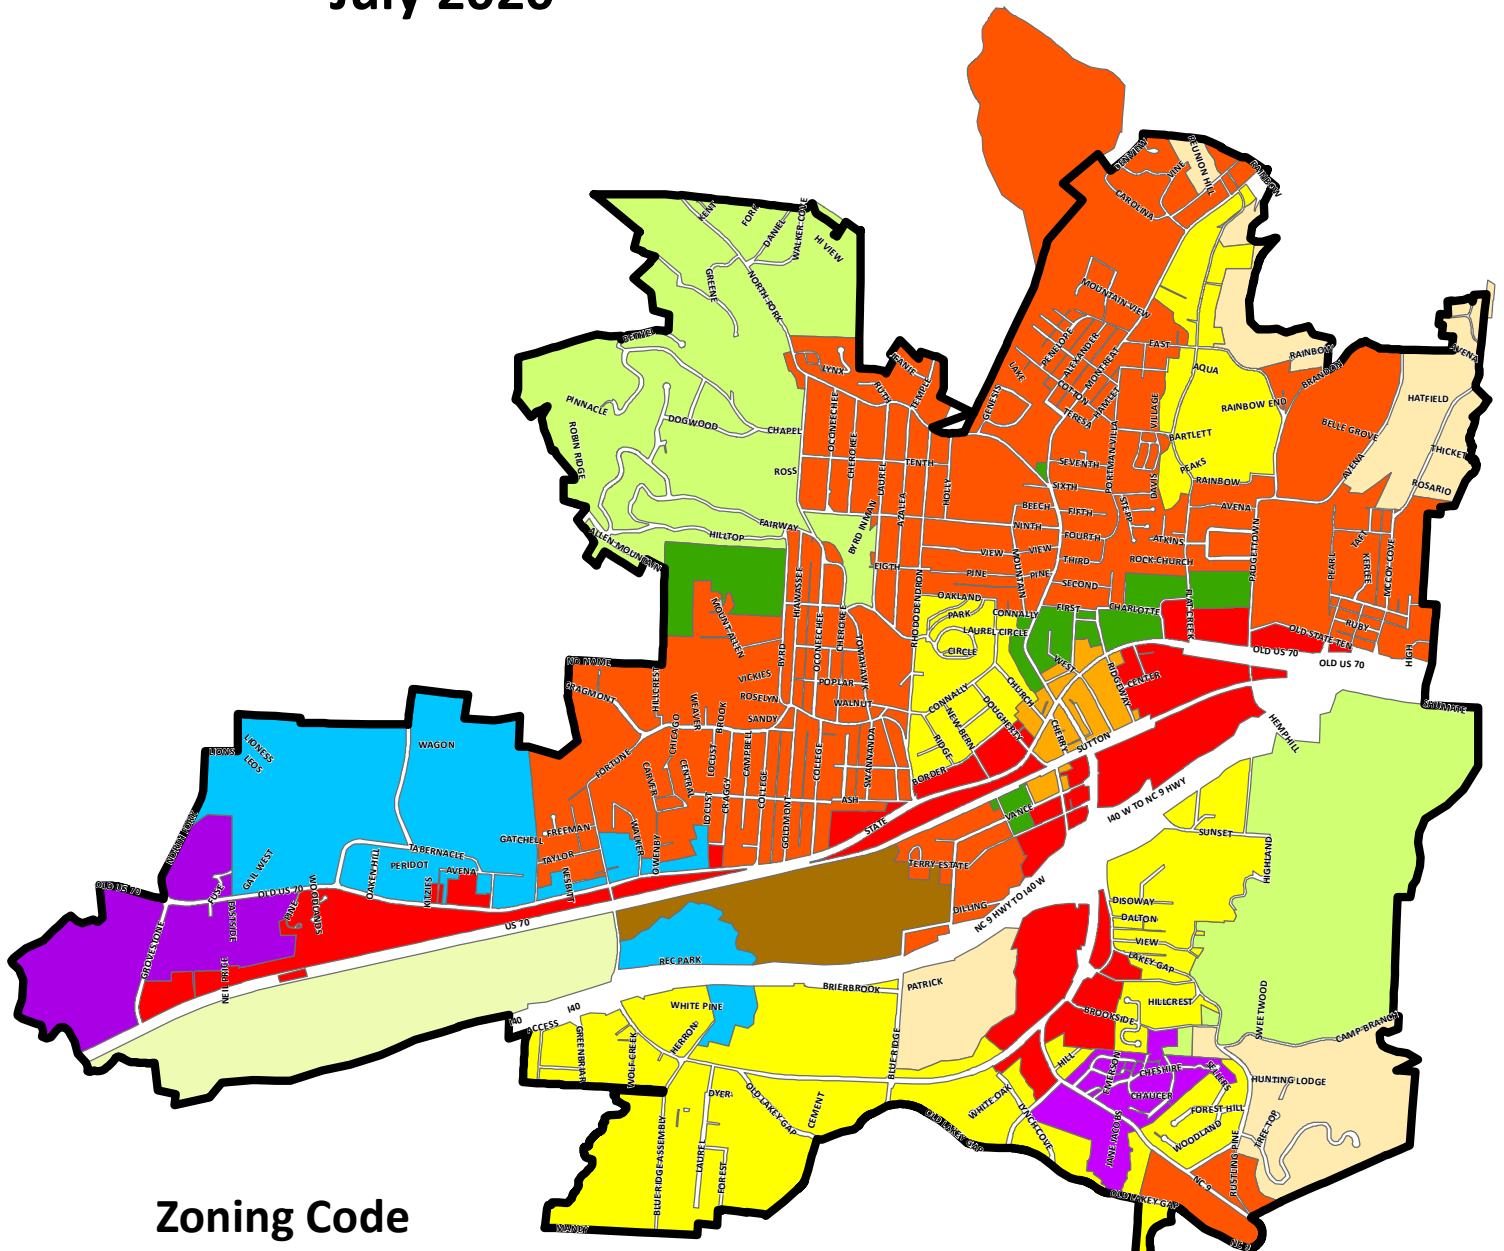

Town of Black Mountain, NC

Zoning Map

July 2020

Zoning Code

	CB		NMU-8
	CR-1		OI-6
	HB-8		SR-2
	HI-0		TND
	ICD		TR-4
	LI-8		UR-8